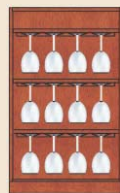

CABINET INSERTS

Description: The true advantage of modular cabinets lies in the many different inserts that can be utilized with the cabinets. These inserts provide wine connoisseurs with many unique applications for their distinct tastes and requirements.

Cubbie Insert
Price: \$130.00
Finish: \$15.00
Capacity: 40 bottles

Diamond Insert with Shelf
Price: \$105.00
Finish: \$10.00
Capacity: 40 bottles

Stemware Shelf
Price: \$80.00
Finish: \$10.00
Capacity: 15 glasses