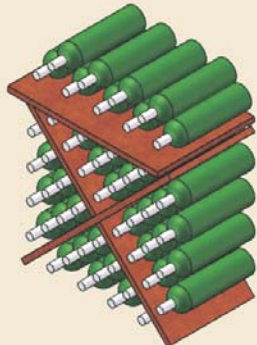

CABINET TABLETOPS

Single Wide
Slim Price: \$60.00 / Finish: \$10.00
Deep Price: \$85.00 / Finish: \$10.00

Double Wide
Slim Price: \$85.00 / Finish: \$10.00
Deep Price: \$110.00 / Finish: \$15.00
*Triple wide also available

Cubbie Insert
Price: \$130.00
Finish: \$15.00
Capacity: 40 bottles

Diamond Insert with Shelf
Price: \$105.00
Finish: \$10.00
Capacity: 40 bottles

Stemware Shelf
Price: \$80.00
Finish: \$10.00
Capacity: 15 glasses