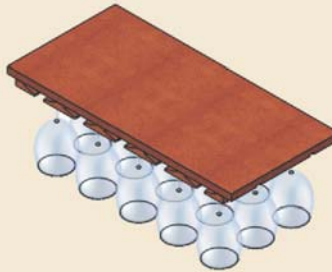

CABINET TABLETOPS

Single Wide
Slim Price: \$60.00 / Finish: \$10.00
Deep Price: \$85.00 / Finish: \$10.00

Double Wide
Slim Price: \$85.00 / Finish: \$10.00
Deep Price: \$110.00 / Finish: \$15.00
*Triple wide also available

CABINET INSERTS

Description: The true advantage of modular cabinets lies in the many different inserts that can be utilized with the cabinets. These inserts provide wine connoisseurs with many unique applications for their distinct tastes and requirements.

Cubbie Insert
Price: \$130.00
Finish: \$15.00
Capacity: 40 bottles

Diamond Insert with Shelf
Price: \$105.00
Finish: \$10.00
Capacity: 40 bottles

Stemware Shelf
Price: \$80.00
Finish: \$10.00
Capacity: 15 glasses