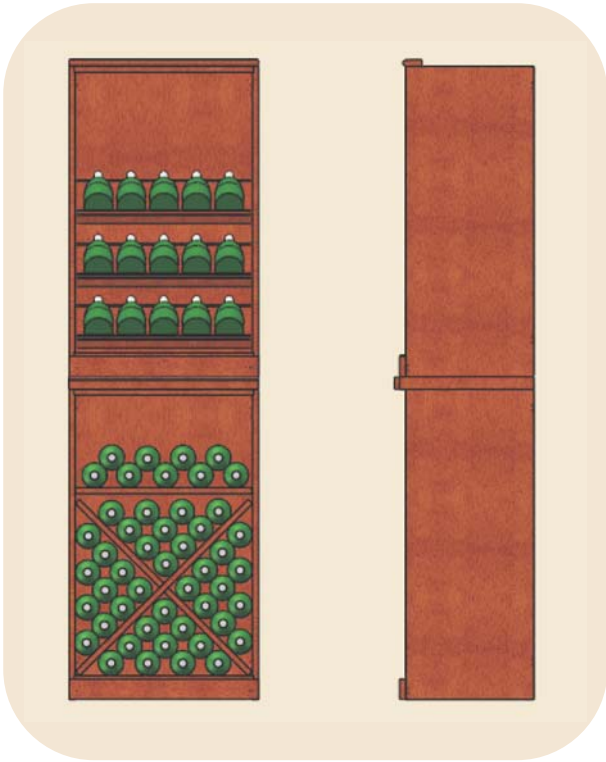

Display Shelf
Price: \$65.00
Finish: \$10.00
Capacity: 5 bottles

Slim Shelf
Price: \$35.00
Finish: \$10.00

Deep Shelf
Price: \$45.00
Finish: \$5.00

BORDEAUX WINE CABINET KIT PACKAGE

Capacity: 242 bottles

Width: 91^{1/2"}

Height: 77^{1/2"}

Depth: 24^{1/4"}

Price: \$3960.00

Finish: \$440.00

Shipping: \$600.00

Package includes: 10 Column Archtop, (2) Slim Cabinets, (4) Full-height Glass Doors, (6) Door pulls, (8) Slotted Display Shelves Deep Double-wide Tabletop, (2) Deep Tabletops, (4) Deep Cabinets, (2) Drawers, (2) Drawer Pulls, (2) Drawer-height Glass Doors (2) Diamond Cube Inserts, (2) Cubbie Inserts, (2) Custom Vintage View Wine Racks, Archtop Spacer Bar

LYON WINE CABINET KIT PACKAGE

Capacity: 62 bottles

Width: 22^{7/8"}

Height: 77^{1/2"}

Depth: 16^{1/4"}

Price: \$685.00

Finish: \$75.00

Shipping: \$115.00

Package includes: Slim Cabinet, (3) Slotted Display Shelves, Slim Tabletop, Slim Cabinet, Diamond Cube Insert, Top Molding Cleat

STRASBOURG WINE CABINET KIT PACKAGE

Capacity: 76 bottles

Width: 45^{3/4"}

Height: 77^{1/2"}