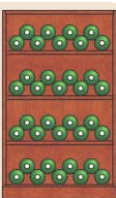

Cubbie Insert
Price: \$130.00
Finish: \$15.00
Capacity: 40 bottles

Diamond Insert with Shelf
Price: \$105.00
Finish: \$10.00
Capacity: 40 bottles

Stemware Shelf
Price: \$80.00
Finish: \$10.00
Capacity: 15 glasses

Display Shelf
Price: \$65.00
Finish: \$10.00
Capacity: 5 bottles

Slim Shelf
Price: \$35.00
Finish: \$10.00

Deep Shelf
Price: \$45.00
Finish: \$5.00

BORDEAUX WINE CABINET KIT PACKAGE

Capacity: 242 bottles

Width: 91^{1/2"}

Height: 77^{1/2"}

Depth: 24^{1/4"}

Price: \$3960.00

Finish: \$440.00

Shipping: \$600.00

Package includes: 10 Column Archtop, (2) Slim Cabinets, (4) Full-height Glass Doors, (6) Door pulls, (8) Slotted Display Shelves Deep Double-wide Tabletop, (2) Deep Tabletops, (4) Deep Cabinets, (2) Drawers, (2) Drawer Pulls, (2) Drawer-height Glass Doors (2) Diamond Cube Inserts, (2) Cubbie Inserts, (2) Custom Vintage View Wine Racks, Archtop Spacer Bar