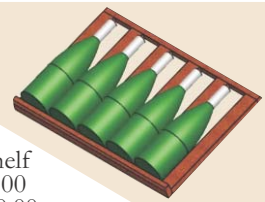

Cubbie Insert
Price: \$130.00
Finish: \$15.00
Capacity: 40 bottles

Diamond Insert with Shelf
Price: \$105.00
Finish: \$10.00
Capacity: 40 bottles

Stemware Shelf
Price: \$80.00
Finish: \$10.00
Capacity: 15 glasses

Display Shelf
Price: \$65.00
Finish: \$10.00
Capacity: 5 bottles

Slim Shelf
Price: \$35.00
Finish: \$10.00

Deep Shelf
Price: \$45.00
Finish: \$5.00

BORDEAUX WINE CABINET KIT PACKAGE

Capacity: 242 bottles

Width: 91^{1/2"}

Height: 77^{1/2"}

Depth: 24^{1/4"}

Price: \$3960.00

Finish: \$440.00

Shipping: \$600.00

Package includes: 10 Column Archtop, (2) Slim Cabinets, (4) Full-height Glass Doors, (6) Door pulls, (8) Slotted Display Shelves Deep Double-wide Tabletop, (2) Deep Tabletops, (4) Deep Cabinets, (2) Drawers, (2) Drawer Pulls, (2) Drawer-height Glass Doors (2) Diamond Cube Inserts, (2) Cubbie Inserts, (2) Custom Vintage View Wine Racks, Archtop Spacer Bar