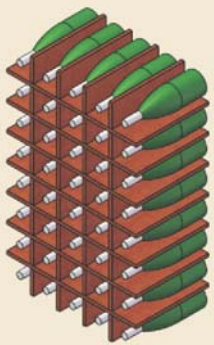

CABINET TABLETOPS

Single Wide
Slim Price: \$60.00 / Finish: \$10.00
Deep Price: \$85.00 / Finish: \$10.00

Double Wide
Slim Price: \$85.00 / Finish: \$10.00
Deep Price: \$110.00 / Finish: \$15.00
*Triple wide also available

Cubbie Insert
Price: \$130.00
Finish: \$15.00
Capacity: 40 bottles

Diamond Insert with Shelf
Price: \$105.00
Finish: \$10.00
Capacity: 40 bottles

Stemware Shelf
Price: \$80.00
Finish: \$10.00
Capacity: 15 glasses