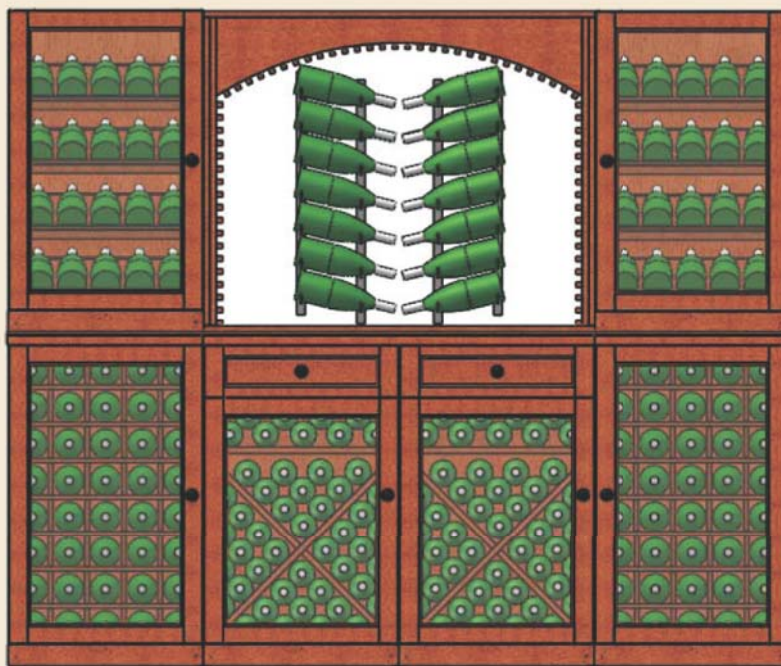

Cubbie Insert
Price: \$130.00
Finish: \$15.00
Capacity: 40 bottles

Diamond Insert with Shelf
Price: \$105.00
Finish: \$10.00
Capacity: 40 bottles

Stemware Shelf
Price: \$80.00
Finish: \$10.00
Capacity: 15 glasses

Display Shelf
Price: \$65.00
Finish: \$10.00
Capacity: 5 bottles

Slim Shelf
Price: \$35.00
Finish: \$10.00

Deep Shelf
Price: \$45.00
Finish: \$5.00

BORDEAUX WINE CABINET KIT PACKAGE

Capacity: 242 bottles

Width: 91^{1/2"}

Height: 77^{1/2"}

Depth: 24^{1/4"}

Price: \$3960.00

Finish: \$440.00

Shipping: \$600.00

Package includes: 10 Column Archtop, (2) Slim Cabinets, (4) Full-height Glass Doors, (6) Door pulls, (8) Slotted Display Shelves Deep Double-wide Tabletop, (2) Deep Tabletops, (4) Deep Cabinets, (2) Drawers, (2) Drawer Pulls, (2) Drawer-height Glass Doors (2) Diamond Cube Inserts, (2) Cubbie Inserts, (2) Custom Vintage View Wine Racks, Archtop Spacer Bar

Package includes: Slim Cabinet, (3) Slotted Display Shelves, Slim Tabletop, Slim Cabinet, Diamond Cube Insert, Top Molding Cleat

STRASBOURG WINE CABINET KIT PACKAGE

Capacity: 76 bottles

Width: 45^{3/4"}

Height: 77^{1/2"}