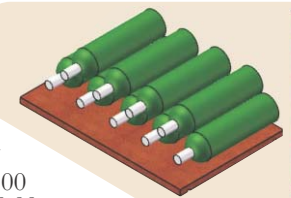

Cubbie Insert
Price: \$130.00
Finish: \$15.00
Capacity: 40 bottles

Diamond Insert with Shelf
Price: \$105.00
Finish: \$10.00
Capacity: 40 bottles

Stemware Shelf
Price: \$80.00
Finish: \$10.00
Capacity: 15 glasses

Display Shelf
Price: \$65.00
Finish: \$10.00
Capacity: 5 bottles

Slim Shelf
Price: \$35.00
Finish: \$10.00

Deep Shelf
Price: \$45.00
Finish: \$5.00

BORDEAUX WINE CABINET KIT PACKAGE

Capacity: 242 bottles

Width: 91^{1/2"}

Height: 77^{1/2"}

Depth: 24^{1/4"}

Price: \$3960.00

Finish: \$440.00

Shipping: \$600.00

Package includes: 10 Column Archtop, (2) Slim Cabinets, (4) Full-height Glass Doors, (6) Door pulls, (8) Slotted Display Shelves Deep Double-wide Tabletop, (2) Deep Tabletops, (4) Deep Cabinets, (2) Drawers, (2) Drawer Pulls, (2) Drawer-height Glass Doors (2) Diamond Cube Inserts, (2) Cubbie Inserts, (2) Custom Vintage View Wine Racks, Archtop Spacer Bar