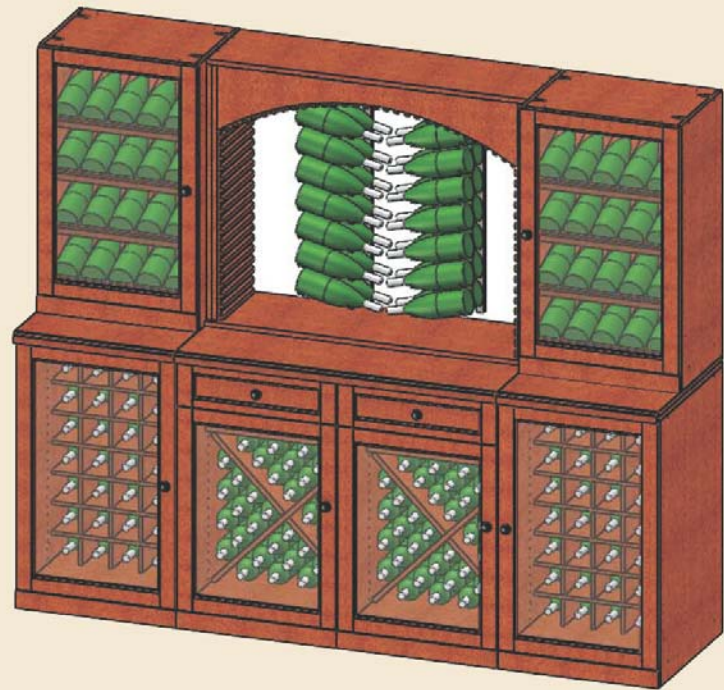

Cubbie Insert
Price: \$130.00
Finish: \$15.00
Capacity: 40 bottles

Diamond Insert with Shelf
Price: \$105.00
Finish: \$10.00
Capacity: 40 bottles

Stemware Shelf
Price: \$80.00
Finish: \$10.00
Capacity: 15 glasses

Display Shelf
Price: \$65.00
Finish: \$10.00
Capacity: 5 bottles

Slim Shelf
Price: \$35.00
Finish: \$10.00

Deep Shelf
Price: \$45.00
Finish: \$5.00

BORDEAUX WINE CABINET KIT PACKAGE

Capacity: 242 bottles

Width: 91^{1/2"}

Height: 77^{1/2"}

Depth: 24^{1/4"}

Price: \$3960.00

Finish: \$440.00

Shipping: \$600.00

Package includes: 10 Column Archtop, (2) Slim Cabinets, (4) Full-height Glass Doors, (6) Door pulls, (8) Slotted Display Shelves Deep Double-wide Tabletop, (2) Deep Tabletops, (4) Deep Cabinets, (2) Drawers, (2) Drawer Pulls, (2) Drawer-height Glass Doors (2) Diamond Cube Inserts, (2) Cubbie Inserts, (2) Custom Vintage View Wine Racks, Archtop Spacer Bar

Package includes: Slim Cabinet, (3) Slotted Display Shelves, Slim Tabletop, Slim Cabinet, Diamond Cube Insert, Top Molding Cleat

STRASBOURG WINE CABINET KIT PACKAGE

Capacity: 76 bottles

Width: 45^{3/4"}

Height: 77^{1/2"}