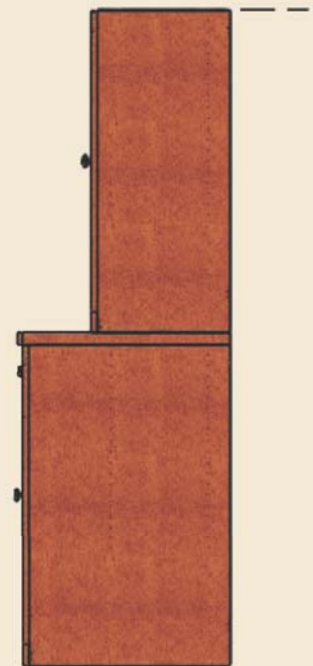

Display Shelf
Price: \$65.00
Finish: \$10.00
Capacity: 5 bottles

Slim Shelf
Price: \$35.00
Finish: \$10.00

Deep Shelf
Price: \$45.00
Finish: \$5.00

BORDEAUX WINE CABINET KIT PACKAGE

Capacity: 242 bottles

Width: 91^{1/2"}

Height: 77^{1/2"}

Depth: 24^{1/4"}

Price: \$3960.00

Finish: \$440.00

Shipping: \$600.00

Package includes: 10 Column Archtop, (2) Slim Cabinets, (4) Full-height Glass Doors, (6) Door pulls, (8) Slotted Display Shelves Deep Double-wide Tabletop, (2) Deep Tabletops, (4) Deep Cabinets, (2) Drawers, (2) Drawer Pulls, (2) Drawer-height Glass Doors (2) Diamond Cube Inserts, (2) Cubbie Inserts, (2) Custom Vintage View Wine Racks, Archtop Spacer Bar