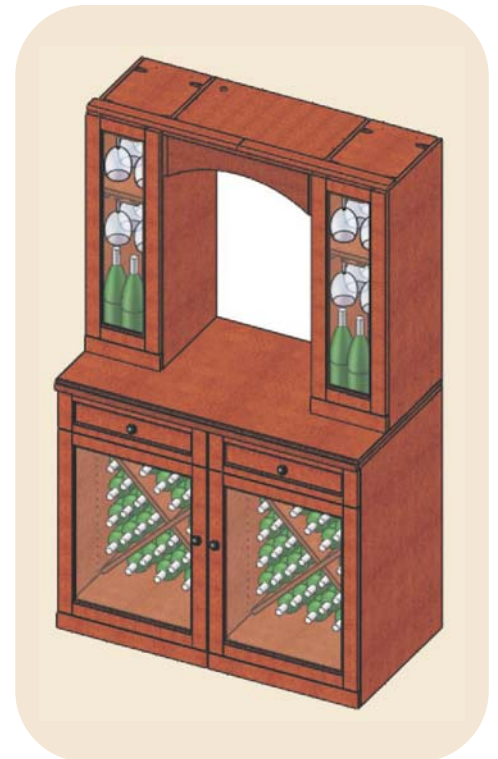

Height: 77^{1/2"}

Depth: 24^{1/4"}

Price: \$3960.00

Finish: \$440.00

Shipping: \$600.00

Package includes: 10 Column Archtop, (2) Slim Cabinets, (4) Full-height Glass Doors, (6) Door pulls, (8) Slotted Display Shelves Deep Double-wide Tabletop, (2) Deep Tabletops, (4) Deep Cabinets, (2) Drawers, (2) Drawer Pulls, (2) Drawer-height Glass Doors (2) Diamond Cube Inserts, (2) Cubbie Inserts, (2) Custom Vintage View Wine Racks, Archtop Spacer Bar

Package includes: Slim Cabinet, (3) Slotted Display Shelves, Slim Tabletop, Slim Cabinet, Diamond Cube Insert, Top Molding Cleat

STRASBOURG WINE CABINET KIT PACKAGE

Capacity: 76 bottles

Width: 45^{3/4"}

Height: 77^{1/2"}

Depth: 24^{1/4"}

Price: \$2200.00

Finish: \$250.00

Shipping: \$270.00

Package includes: (2) Deep Cabinets, (2) Diamond Inserts, (2) Drawers, (2) Drawer Height Glass Doors, Double Wide Deep Tabletop, Soffit with pre-installed lighting, (2) Half Cabinet, (2) Half Cabinet Full-Height Glass Doors, (2) Half Stemware shelves, (2) Top Molding Cleats