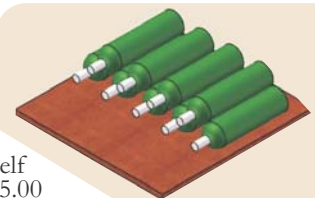

Cubbie Insert
Price: \$130.00
Finish: \$15.00
Capacity: 40 bottles

Diamond Insert with Shelf
Price: \$105.00
Finish: \$10.00
Capacity: 40 bottles

Stemware Shelf
Price: \$80.00
Finish: \$10.00
Capacity: 15 glasses

Display Shelf
Price: \$65.00
Finish: \$10.00
Capacity: 5 bottles

Slim Shelf
Price: \$35.00
Finish: \$10.00

Deep Shelf
Price: \$45.00
Finish: \$5.00

BORDEAUX WINE CABINET KIT PACKAGE

Capacity: 242 bottles

Width: 91^{1/2"}

Height: 77^{1/2"}

Depth: 24^{1/4"}

Price: \$3960.00

Finish: \$440.00

Shipping: \$600.00

Package includes: 10 Column Archtop, (2) Slim Cabinets, (4) Full-height Glass Doors, (6) Door pulls, (8) Slotted Display Shelves Deep Double-wide Tabletop, (2) Deep Tabletops, (4) Deep Cabinets, (2) Drawers, (2) Drawer Pulls, (2) Drawer-height Glass Doors (2) Diamond Cube Inserts, (2) Cubbie Inserts, (2) Custom Vintage View Wine Racks, Archtop Spacer Bar